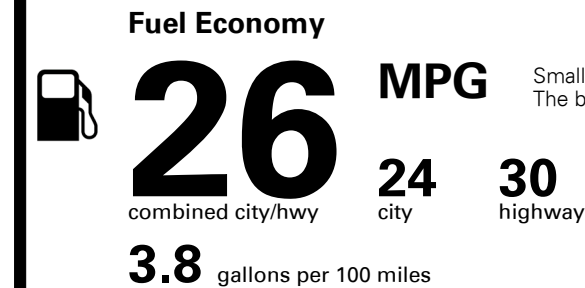

Inland Freight & Handling : \$1,600.00
Total Price : \$43,210.00

Proudly Supporting Hyundai Hope On Wheels and the Fight Against Pediatric Cancer Since 1998.

Fuel Economy and Environment

Gasoline Vehicle

Small SUVs range from 14 to 125 MPG. The best vehicle rates 146 MPGe.

You spend \$1,000 more in fuel costs over 5 years compared to the average new vehicle.

Annual fuel cost \$1,900

Fuel Economy & Greenhouse Gas Rating (tailpipe only)